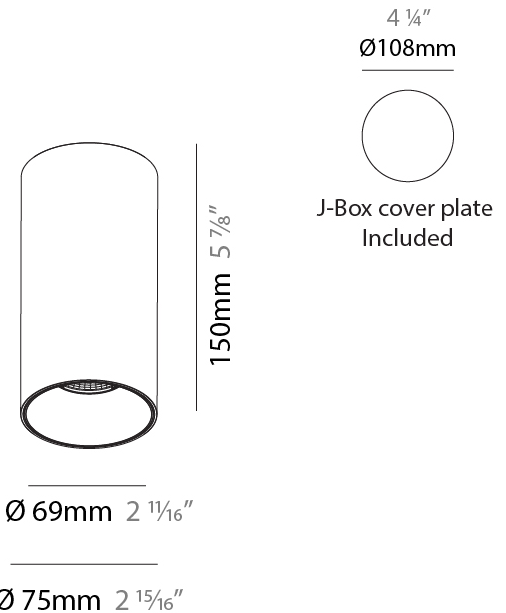

1. To build a product code in our configurator select the specify button on the base model # product page
2. To build a manual product code on this datasheet choose from the options listed below in blue font and add the suffix to the base model #

GENERAL

Series: Invader Standard
Subseries: Invader On Round
Brand: Prolicht
Division: Architectural
Mounting Type: Surface
Mounting Location: Ceiling
Subcategory: Spots

PHYSICAL

Shape: Cylinder
Diameter (mm): 75
Diameter (in): 2 ¹⁵/₁₆
Height (mm): 150
Height (in): 5 ⁷/₈
Light Distribution: Downlight
Weight (kg): 0.489
Weight (lbs): 1.08
Fixture Finish: SSR / BKV / CWI / CRY / HAB / UFT / ITA / RUA / FTG / MYG / LOD / PUS / FRO / FUP / KIA / POP / BLS / SPG / MEY / GOH / GUM / CHC / COM / ABZ / JAG / OBR / MOS / ROR
Fixture Material: Aluminum Die Cast

ELECTRICAL

Lamp Type: LED (Zhaga Standard)
Input Wattage (W): 11
Total Output Wattage (W): 10
Dimming: Non-Dimmable
Driver Included: Yes
Driver Location: Integrated
Driver Type: Constant Current
Driver Class: Class 2
Input Voltage (V): 120
Constant Current (MA): 350
Upon Request: Remote: 0-10Vdc dimming / Phase dimming 120Vac / Non-dimming 120/277Vac

LED

Number of LEDs: 1
Color Temperature (°K): 2700 / 3000 / 3500 / 4000
Max. Delivered Lumen (lm): 660 / 680 / 715 / 730
CRI: >90 CRI
Lamp Life (hrs): 50000

OPTICAL

Reflector°: 20 / 40 / 60

RATINGS AND CERTIFICATIONS

Certified By: Certified for North American Standards
IP rating: IP20