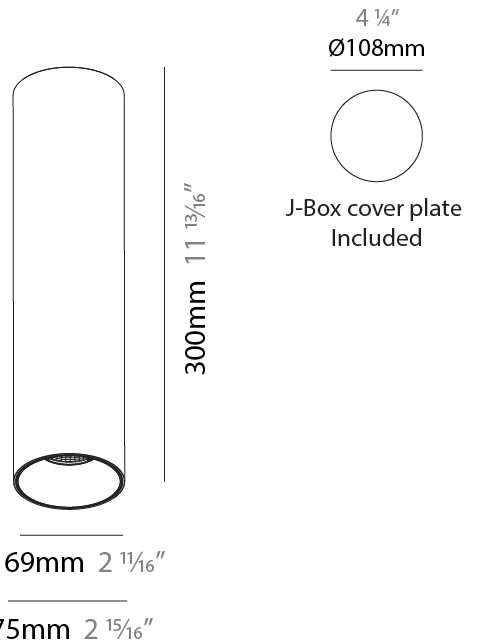

PROJECT
TYPE
SPECIFIER
QUANTITY
DATE

INVADER ON ROUND SURFACE

A3C142-

base number	Finishes (Diamond)	Finishes (Triangle)	Reflector Options

1. To build a product code in our configurator select the specify button on the base model # product page
2. To build a manual product code on this datasheet choose from the options listed below in blue font and add the suffix to the base model #

GENERAL

Series: Invader Standard
Subseries: Invader On Round
Brand: Prolicht
Division: Architectural
Mounting Type: Surface
Mounting Location: Ceiling
Subcategory: Spots

PHYSICAL

Shape: Cylinder
Diameter (mm): 75
Diameter (in): 2 ¹⁵/₁₆
Height (mm): 300
Height (in): 11 ¹³/₁₆
Light Distribution: Downlight
Weight (kg): 1.033
Weight (lbs): 2.27
Fixture Finish: SSR / BKV / CWI / CRY / HAB / UFT / ITA / RUA / FTG / MYG / LOD / PUS / FRO / FUP / KIA / POP / BLS / SPG / MEY / GOH / GUM / CHC / COM / ABZ / JAG / OBR / MOS / ROR
Fixture Material: Aluminum

ELECTRICAL

Lamp Type: LED (Zhaga Standard)
Input Wattage (W): 16.5
Total Output Wattage (W): 15
Dimming: Dali Dimming
Driver Included: Yes
Driver Location: Remote
Driver Type: Constant Current - 120Vac
Input Voltage (V): 120
Constant Current (MA): 350

LED

Number of LEDs: 1
Color Temperature (°K): Warm Dim
Max. Delivered Lumen (lm): 760
CRI: >90 CRI
Lamp Life (hrs): 50000

OPTICAL

Reflector°: 20 / 40 / 60

RATINGS AND CERTIFICATIONS

Certified By: Certified for North American Standards
IP rating: IP20