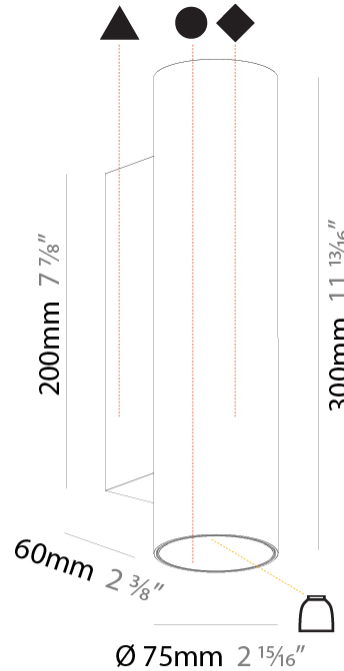

GENERAL

Series: Invader Standard
Brand: Prolicht
Division: Architectural
Mounting Type: Surface
Mounting Location: Wall
Subcategory: Spots

PHYSICAL

Shape: Round
Diameter (mm): 75
Diameter (in): 2 ¹⁵/₁₆
Length (mm): 300
Length (in): 11 ¹³/₁₆
Depth (mm): 115
Depth (in): 4 ¹/₂
Light Distribution: Direct / Indirect
Weight (kg): 1.373
Weight (lbs): 3.03

Fixture Finish: SSR / BKV / CWI / CRY / HAB / UFT / ITA / RUA / FTG / MYG / LOD / PUS / FRO / FUP / KIA / POP / BLS / SPG / MEY / GOH / GUM / CHC / COM / ABZ / JAG / OBR / MOS / ROR

Fixture Material: Aluminum

ELECTRICAL

Lamp Type: LED (Zhaga Standard)
Input Wattage (W): 14.3
Total Output Wattage (W): 13
Dimming: Non-Dimming / Phase Dimming (120vac Only)
Driver Included: Yes
Driver Location: Integrated
Driver Type: Constant Current - 120 / 277Vac
Driver Class: Class 2
Input Voltage (V): 120 - 277
Constant Current (MA): 350
Upon Request: (Not included - see components) Remote: 0-10Vdc dimming

LED

Number of LEDs: 2
Color Temperature (°K): 2700 / 3000 / 3500 / 4000
Max. Delivered Lumen (lm): 1100 / 1140 / 1180 / 1210
CRI: >90 CRI
Lamp Life (hrs): 50000

OPTICAL

Reflector°: 20 / 40 / 60

RATINGS AND CERTIFICATIONS

Certified By: Certified for North American Standards
IP rating: IP20

PROJECT
TYPE
SPECIFIER
QUANTITY
DATE