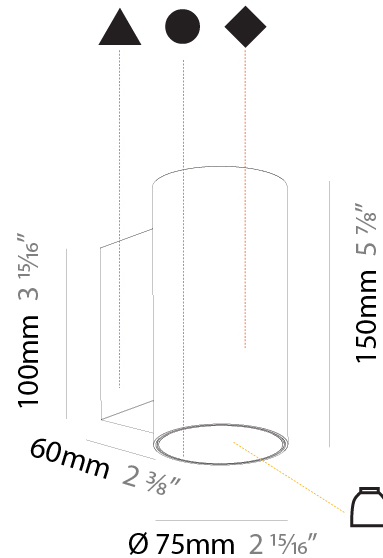

GENERAL

Series: Invader Standard
Subseries: Invader Short
Brand: Prolicht
Division: Architectural
Mounting Type: Surface
Mounting Location: Wall
Subcategory: Spots

PHYSICAL

Shape: Cylinder
Diameter (mm): 75
Diameter (in): 2 ¹⁵/₁₆
Height (mm): 150
Depth (mm): 115
Height (in): 5 ⁷/₈
Depth (in): 4 ¹/₂
Light Distribution: Downlight
Weight (kg): 0.753
Weight (lbs): 1.66
Fixture Finish: SSR / BKV / CWI / CRY / HAB / UFT / ITA / RUA / FTG / MYG / LOD / PUS / FRO / FUP / KIA / POP / BLS / SPG / MEY / GOH / GUM / CHC / COM / ABZ / JAG / OBR / MOS / ROR
Fixture Material: Aluminum

ELECTRICAL

Lamp Type: LED (Zhaga Standard)
Input Wattage (W): 7.7
Total Output Wattage (W): 7
Dimming: Non-Dimmable
Driver Included: Yes
Driver Location: Integrated
Driver Type: Constant Current
Driver Class: Class 2
Input Voltage (V): 120
Constant Current (MA): 350
Upon Request: (Not included - see components) Remote: 0-10Vdc dimming / Phase dimming @120Vac only / Non-dimming 120/277Vac

LED

Number of LEDs: 1
Color Temperature (°K): 2700 / 3000 / 3500 / 4000
Max. Delivered Lumen (lm): 390 / 400 / 421 / 430
CRI: >90 CRI
Lamp Life (hrs): 50000

OPTICAL

Reflector: 20 / 40 / 60

RATINGS AND CERTIFICATIONS

Certified By: Certified for North American Standards
IP rating: IP20