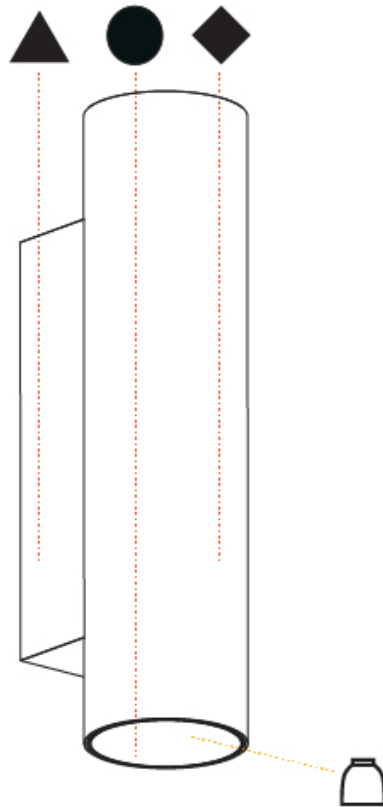

INVADER STANDARD SURFACE

A33264-

PROJECT

TYPE

SPECIFIER

QUANTITY

DATE

A